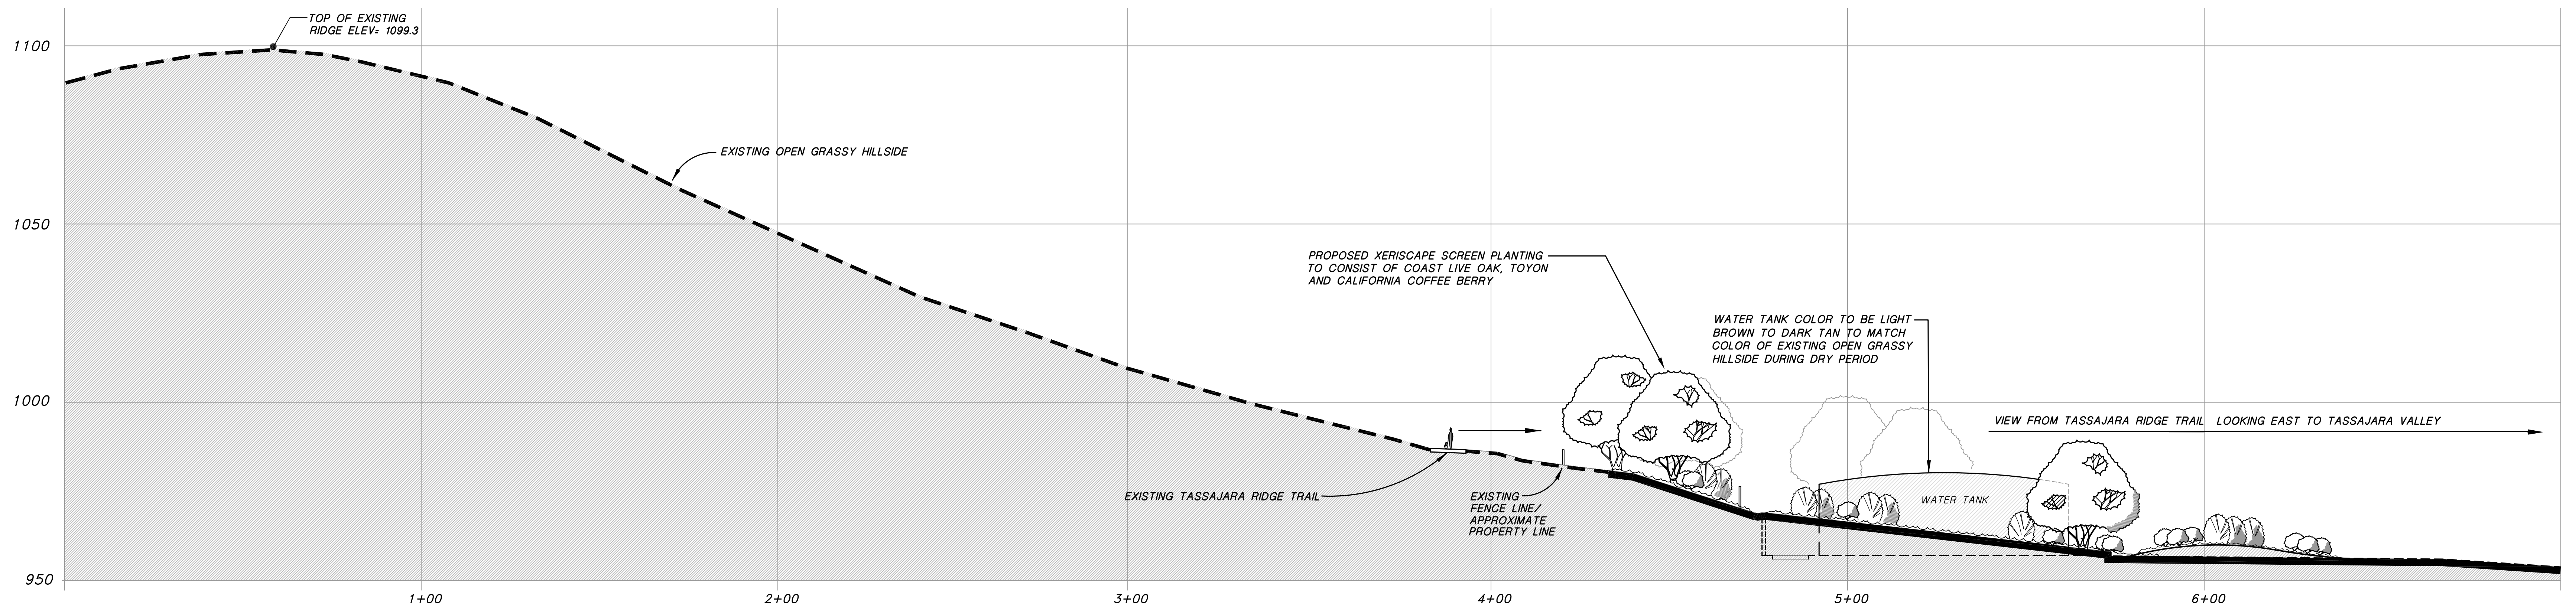

CREEKSIDE MEMORIAL PARK

TASSAJARA VALLEY, CONTRA COSTA COUNTY, CALIFORNIA

WATER TANK PLAN & SECTION / ELEVATION

JANUARY 18, 2013
AUGMENTED JULY 18, 2014

CROSS SECTION A - A (SECTION LOOKING NORTH EAST TO TASSAJARA VALLEY)

H & V SCALE: 1"=20'

PLAN VIEW

SCALE: 1" = 50'

3021 Citrus Circle, Suite 150
Walnut Creek, California 94598-2635 TEL (925) 210-9300