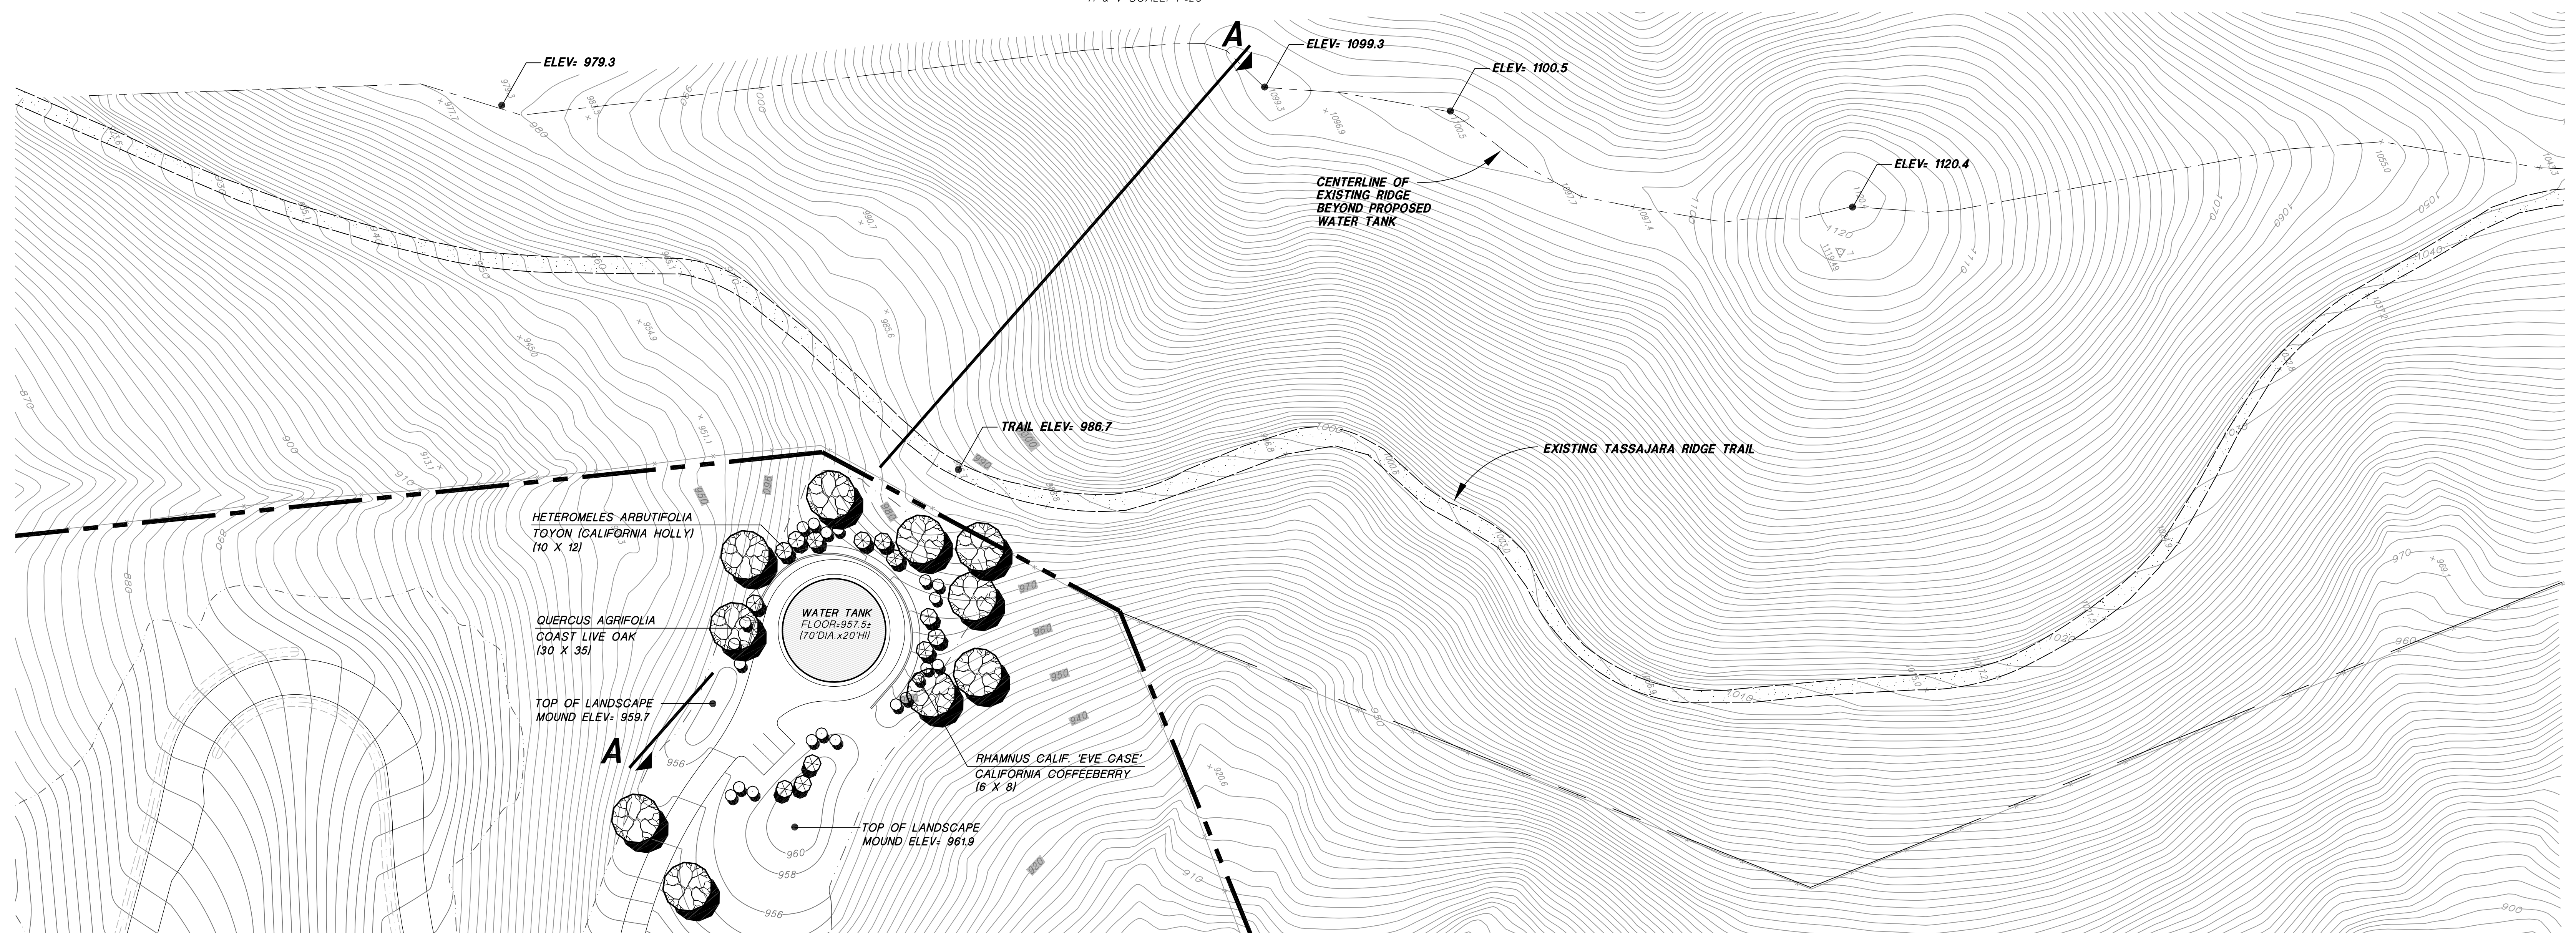

CREEKSIDE MEMORIAL PARK

TASSAJARA VALLEY, CONTRA COSTA COUNTY, CALIFORNIA

WATER TANK PLAN & SECTION / ELEVATION

JANUARY 18, 2013
AUGMENTED JULY 18, 2014

CROSS SECTION A - A (SECTION LOOKING NORTH EAST TO TASSAJARA VALLEY)

H & V SCALE: 1"=20'

PLAN VIEW

SCALE: 1" = 50'

3021 Citrus Circle, Suite 150
Walnut Creek, California 94598-2635 TEL (925) 210-9300