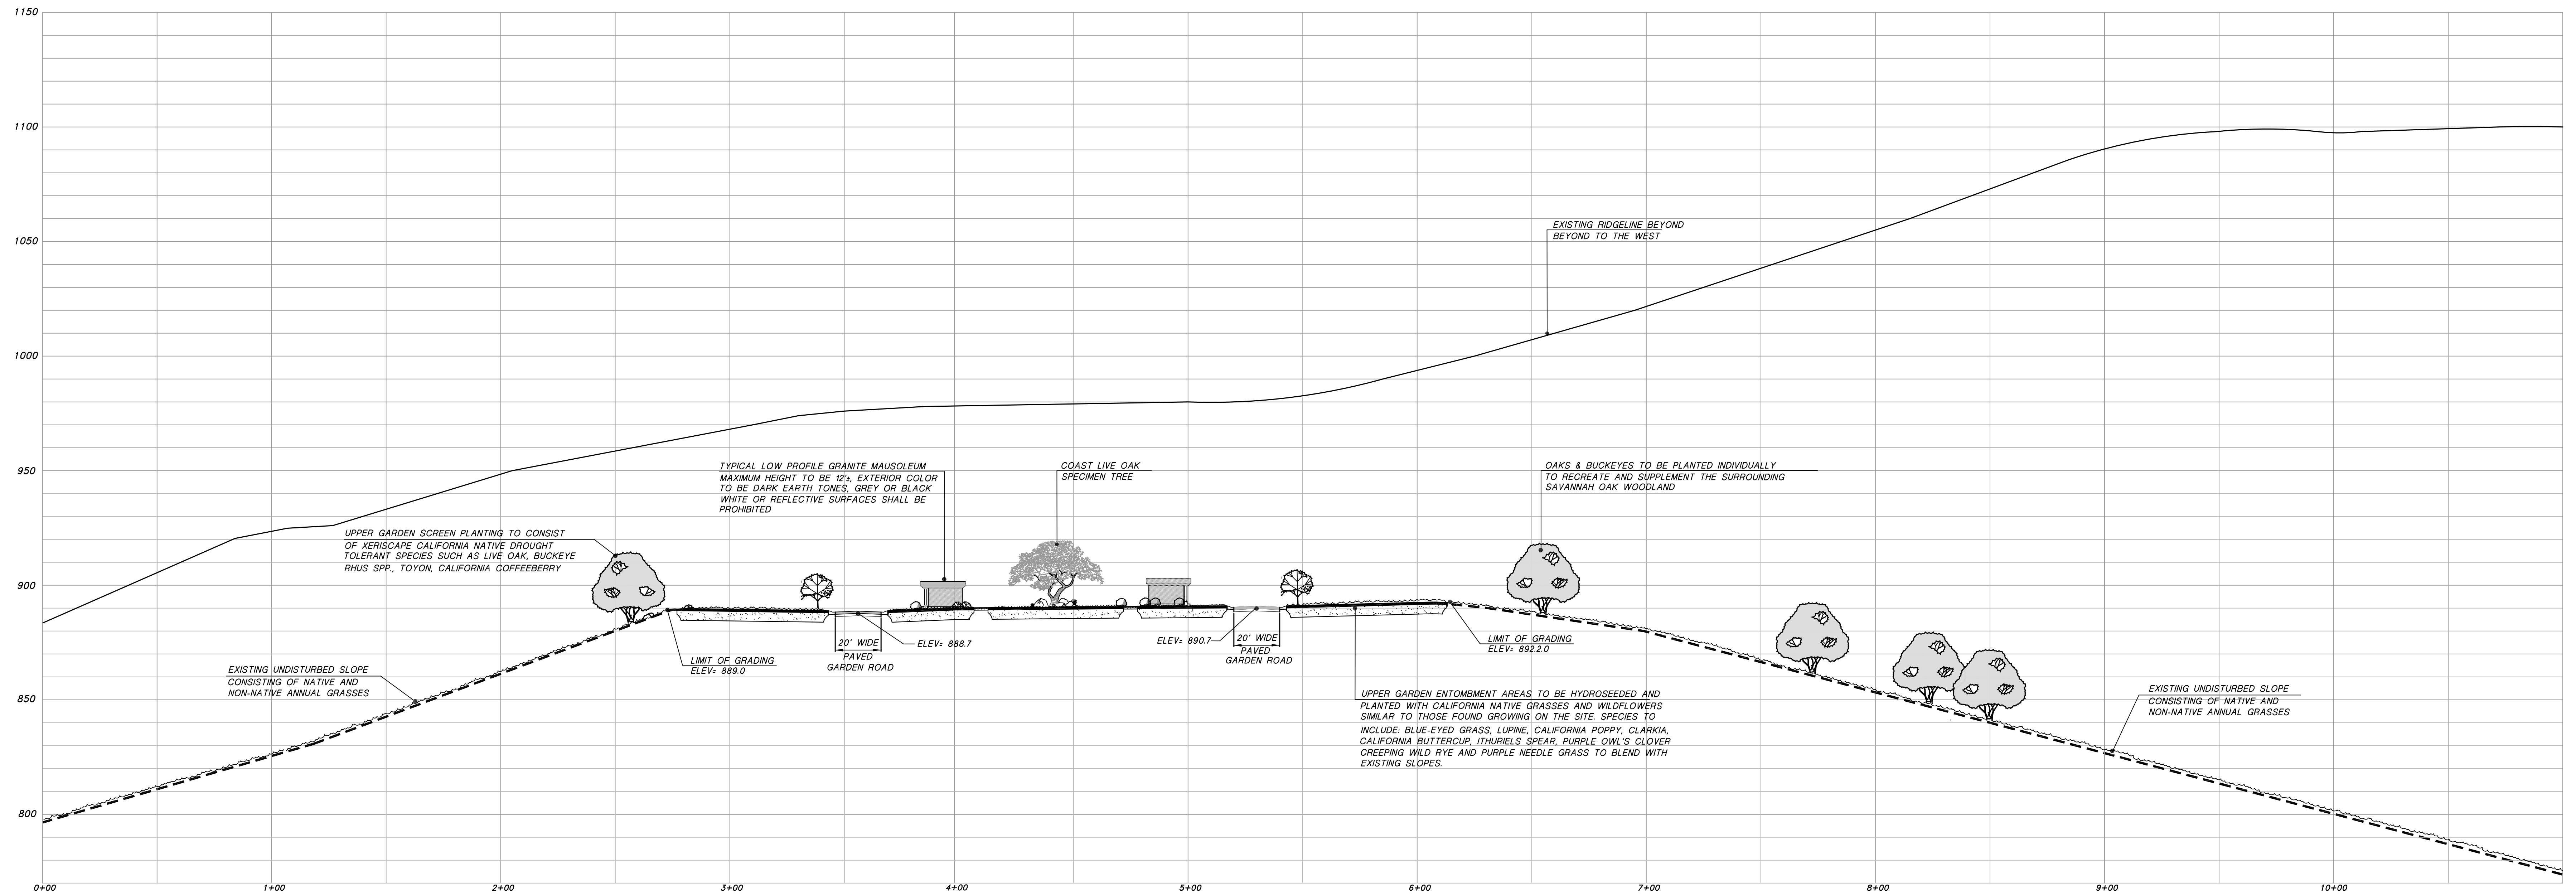

# CREEKSIDE MEMORIAL PARK

TASSAJARA VALLEY, CONTRA COSTA COUNTY, CALIFORNIA

## PLAN & SECTION / ELEVATION

July 18, 2014

**CROSS SECTION D - D (SECTION LOOKING WEST)**

H & V SCALE: 1"=30'

**PLAN VIEW & KEY TO SECTIONS**

SCALE: 1" = 300'

**PA Design Resources, Inc.**  
Planning ■ Engineering ■ Surveying