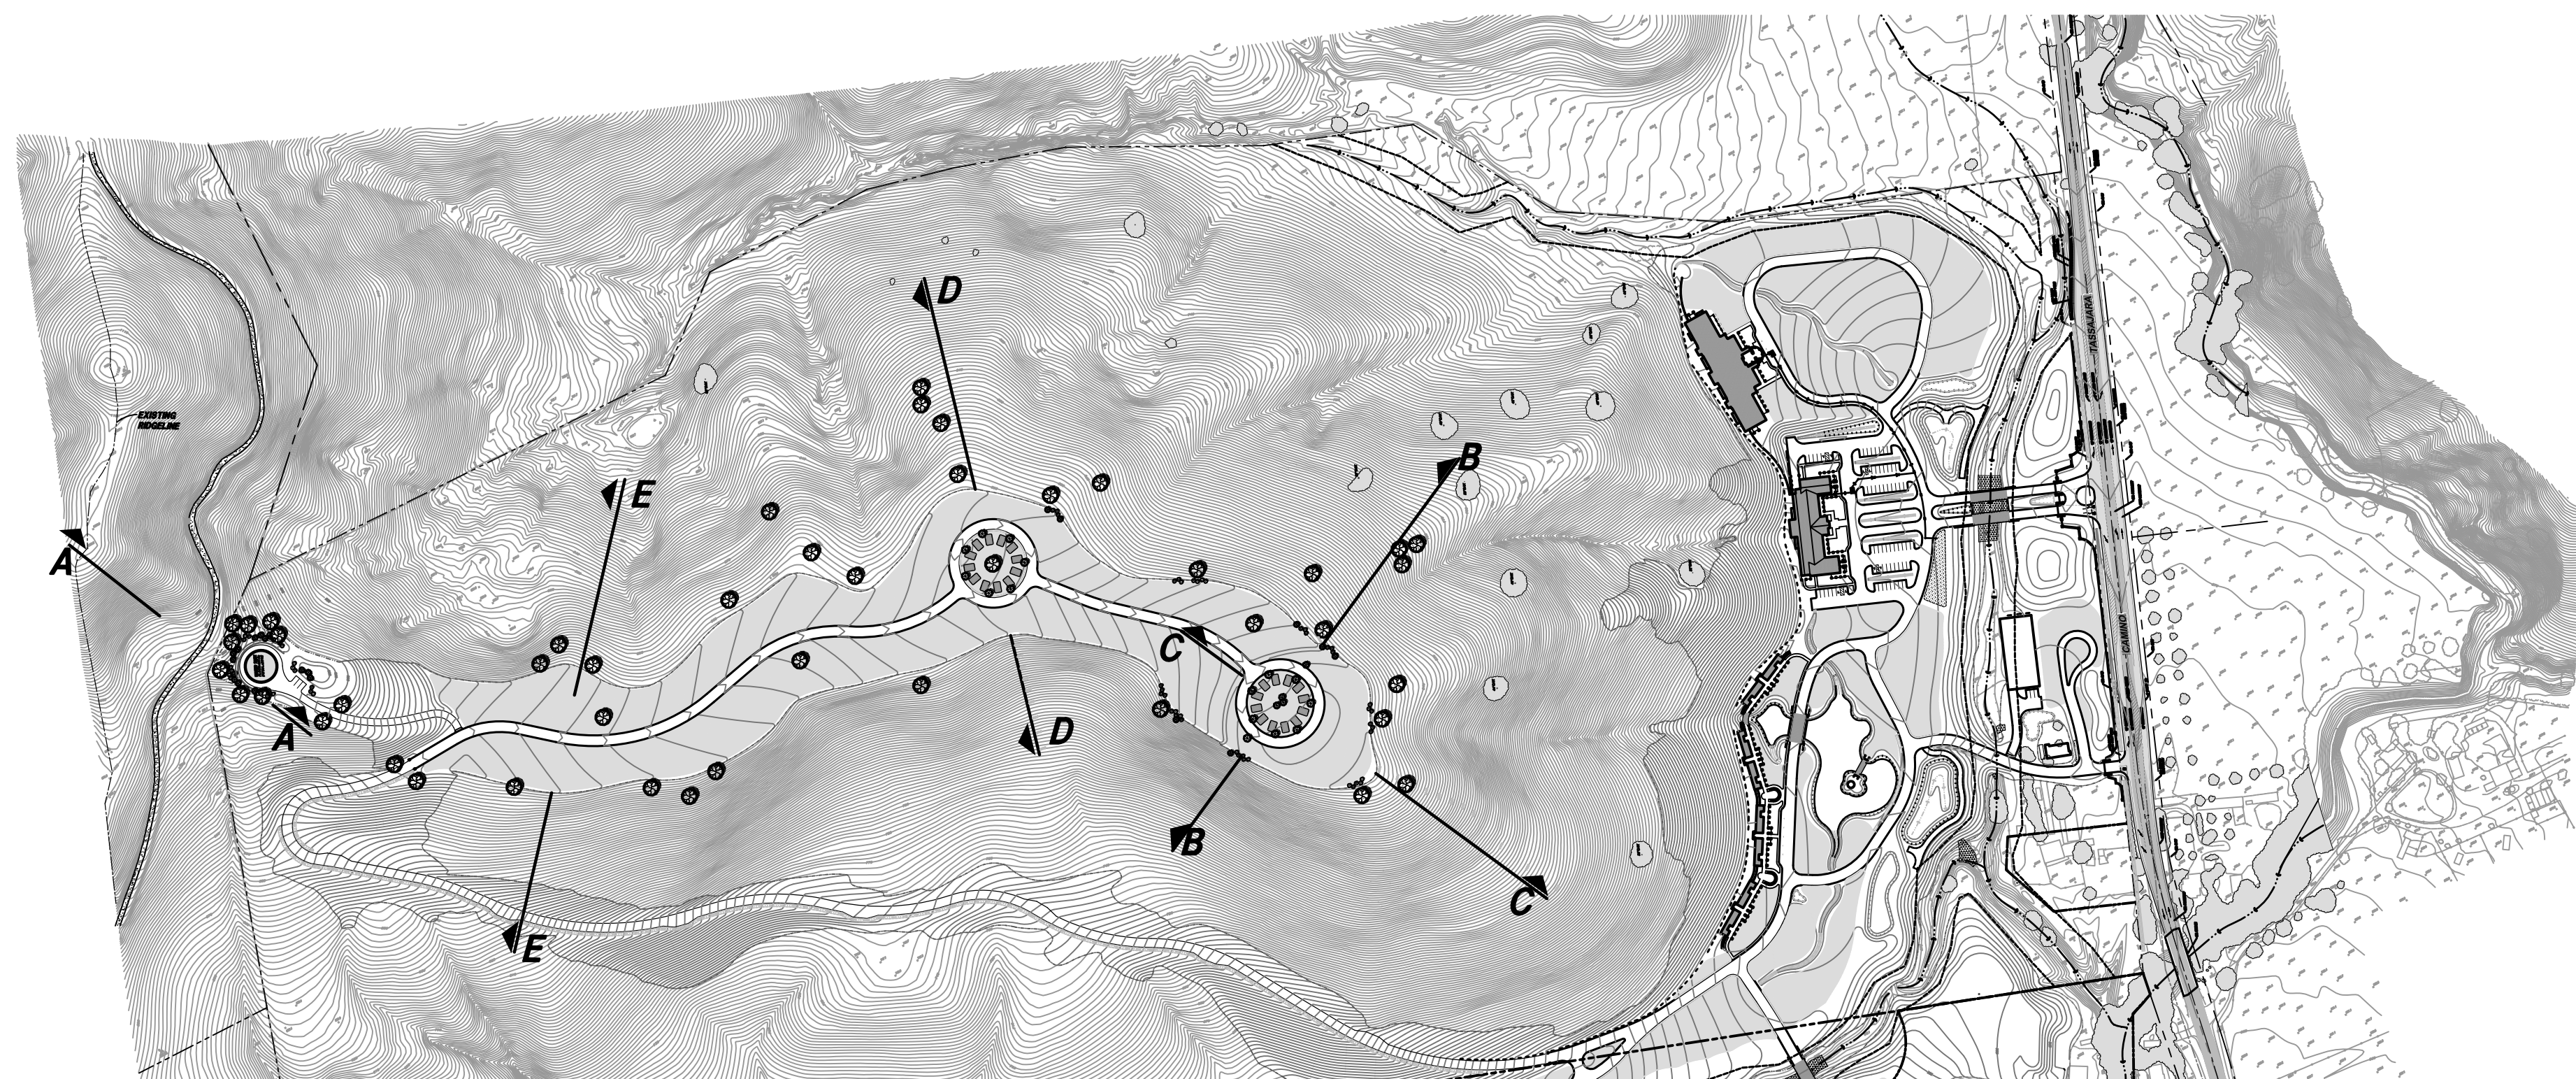

# CREEKSIDE MEMORIAL PARK

TASSAJARA VALLEY, CONTRA COSTA COUNTY, CALIFORNIA

## PLAN & SECTION / ELEVATION

July 18, 2014

**CROSS SECTION D - D (SECTION LOOKING WEST)**

H & V SCALE: 1"=30'

**PLAN VIEW & KEY TO SECTIONS**

SCALE: 1" = 300'

**PA Design Resources, Inc.**  
Planning ■ Engineering ■ Surveying